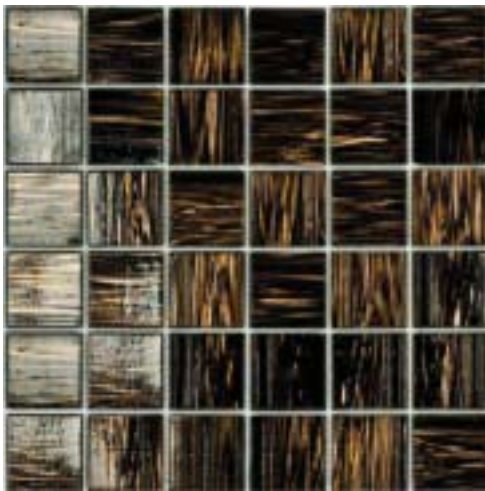

GLASS

CHAPLIN 50x50

STARLIKE NEUTRO C.340 + COPPER