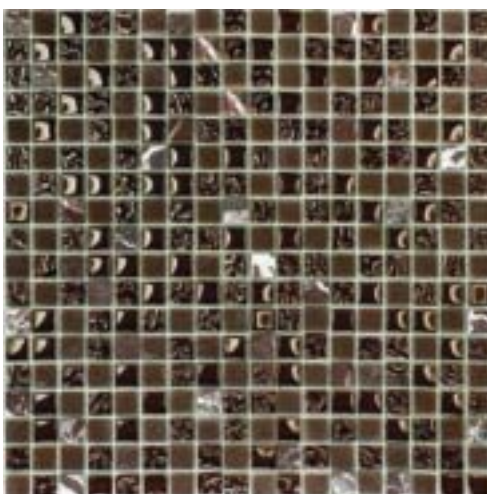

FIDJI

STARLIKE MOKA C.420 + GALAXY

CAMEROON