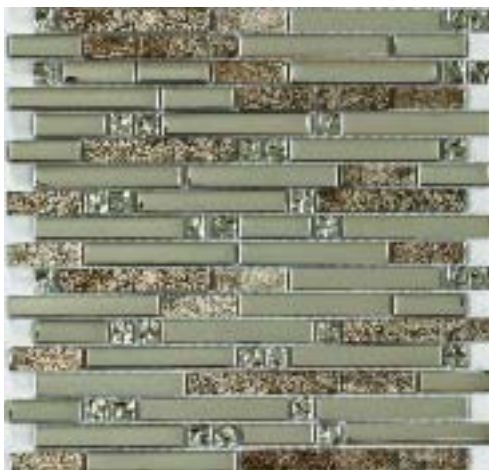

KRYSTAL METALLIC

15X15+15X48+15X98MM

REFLEX

STARLIKE TITANIO C.310 + SPOTLIGHT