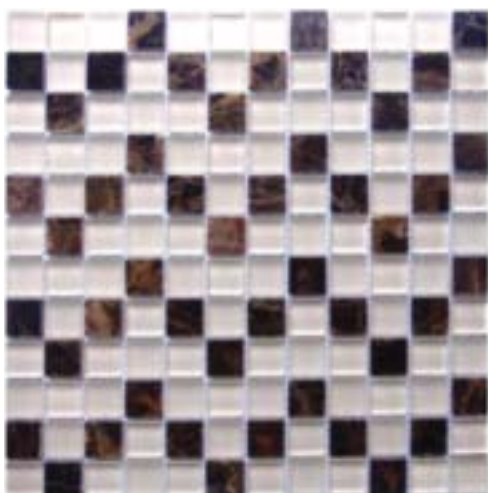

JAVA 23x23

STARLIKE TORTORA C.490