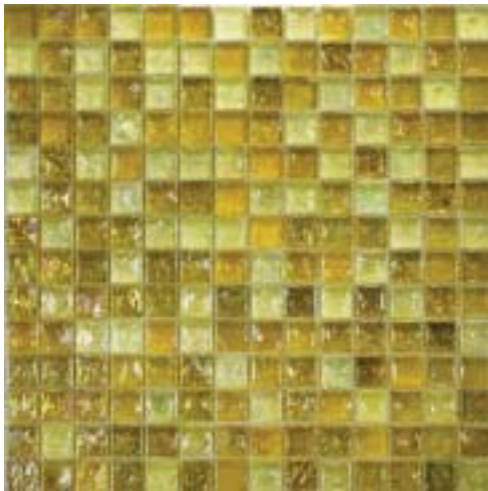

Sheet size:
306x306 mm

Qty (pcs) / box:
5 sheets

Sqm:
0,47 M2

Weight:
9,0 Kgs

GLASS

20x20MM

LEMON

STARLIKE LIMONE C.430 + SPOTLIGHT