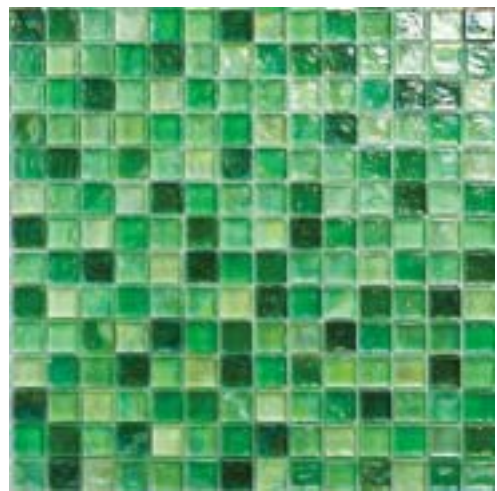

ÚJ FAHÉJ

STARLIKE SABBIA C.250 + SPOTLIGHT

MALNA

STARLIKE CICLAMINO C.370 + SPOTLIGHT

MENTA

STARLIKE LIME C.440 + SPOTLIGHT

ÁFONYA

STARLIKE ARTIC BLU C.390 + SPOTLIGHT