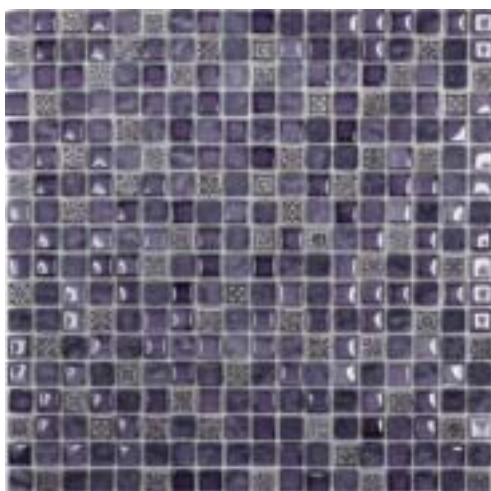

ECUADOR

STARLIKE LILLA C.380