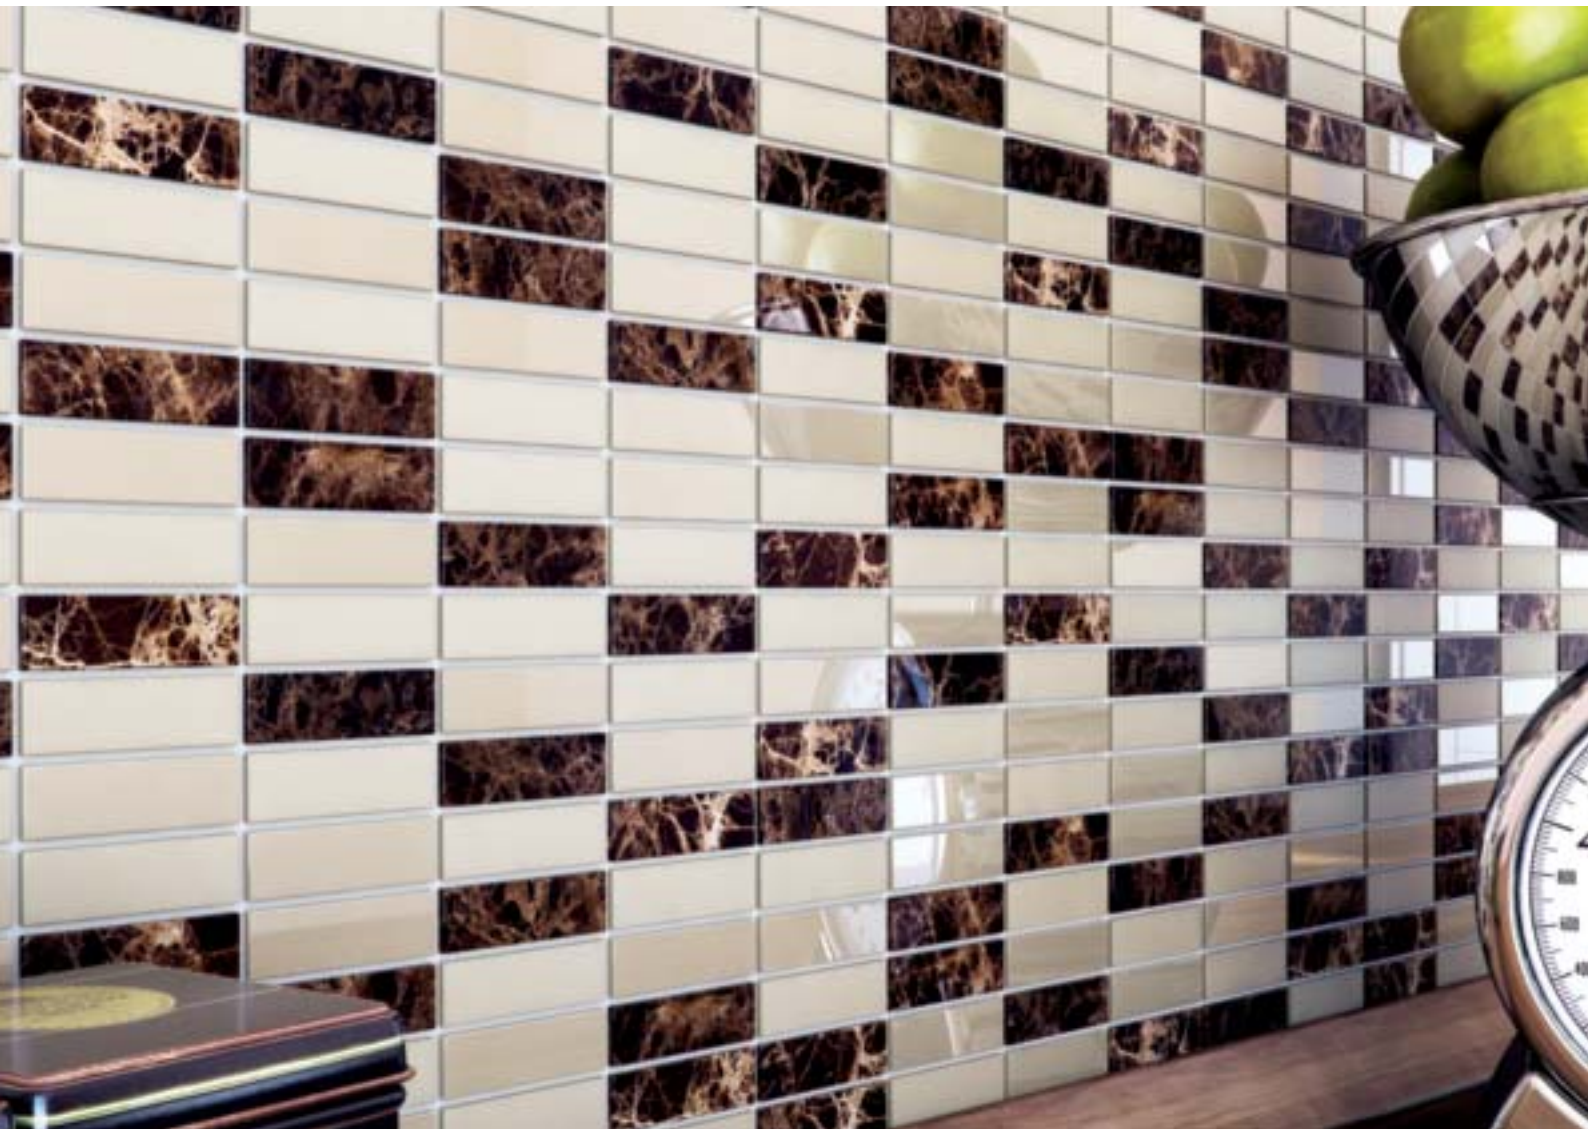

KRYSTAL + STONE

15x50MM

STARLIKE ARDESIA C.480

KONA

STARLIKE TORTORA C.490

COLOMBIA

Krystal + Stone

Chip size:
Kona, Colombia 15x50x8 mm