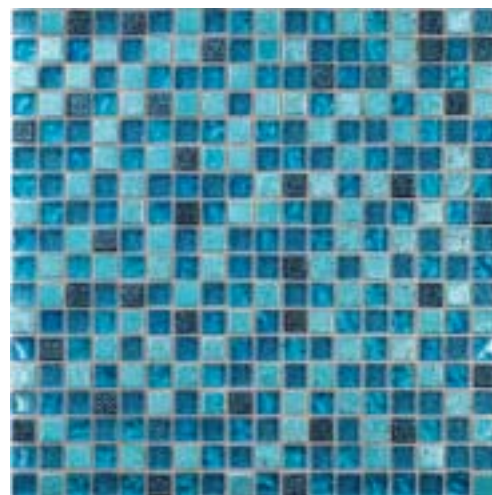

GLITZ VIOLET

STARLIKE TURCHESE C.400 + SPOTLIGHT