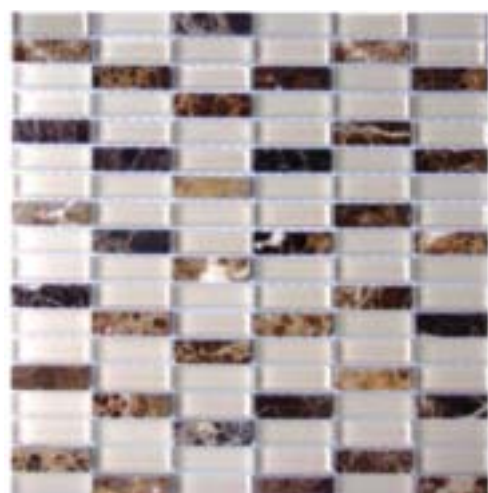

JAVA 15x48

STARLIKE GRIGIO FANGO C.280