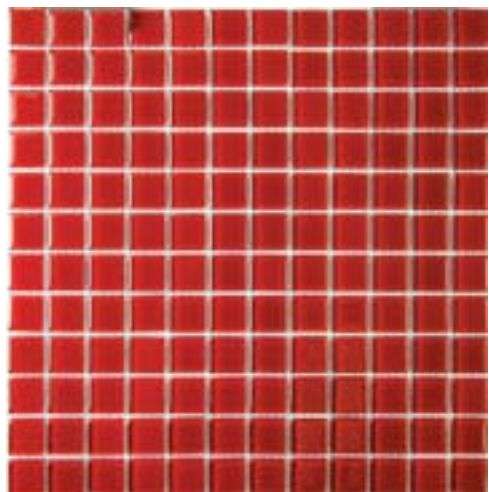

ORCHID

STARLIKE ROSSO ORIENTE C.450

RUBY