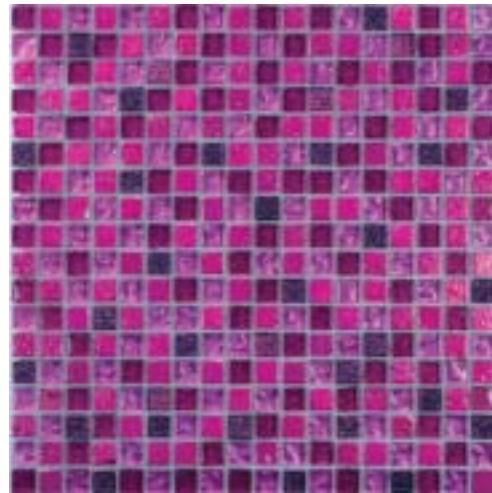

STARLIKE CICLAMINO C.370 + SPOTLIGHT