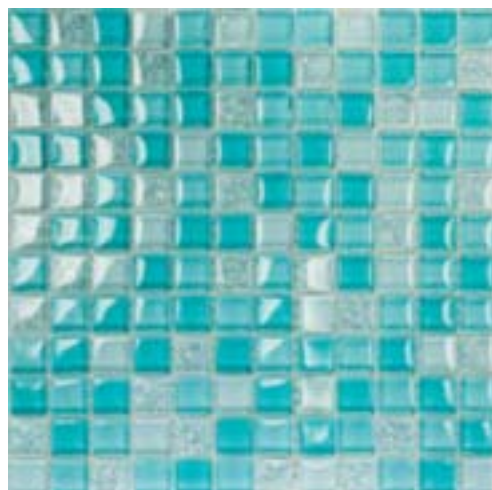

STARLIKE AZZURRO PASTELLO C.530 + SPOTLIGHT

AZULINE

STARLIKE GRIGIO SETA C.320 + SPOTLIGHT

ASHES

STARLIKE MELA C.410 + SPOTLIGHT

HARLEQUIN

Krystal + Krackle

Chip size:
25x25x8 mm