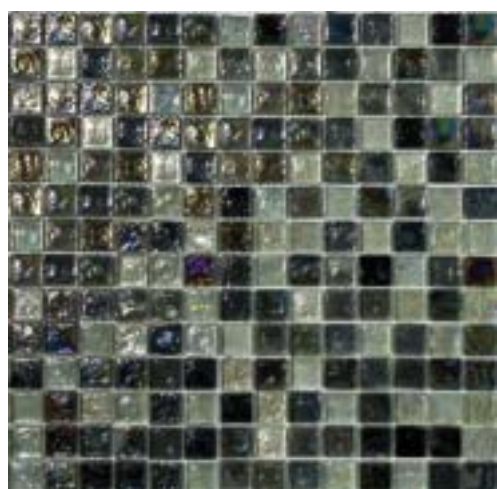

ÚJ FAHÉJ

STARLIKE SABBIA C.250 + SPOTLIGHT

MALNA

STARLIKE CICLAMINO C.370 + SPOTLIGHT

MENTA

STARLIKE LIME C.440 + SPOTLIGHT

ÁFONYA

STARLIKE ARTIC BLU C.390 + SPOTLIGHT