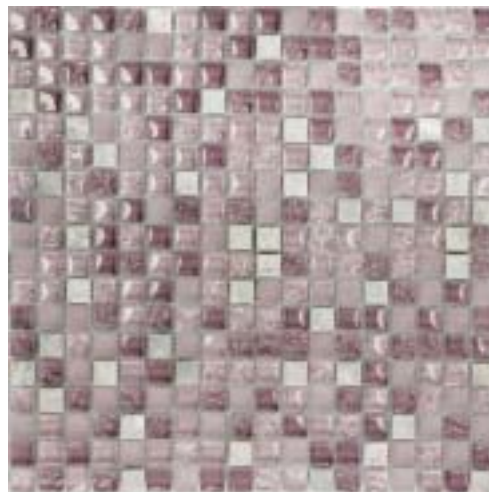

STARLIKE CICLAMINO C.370 + GALAXY