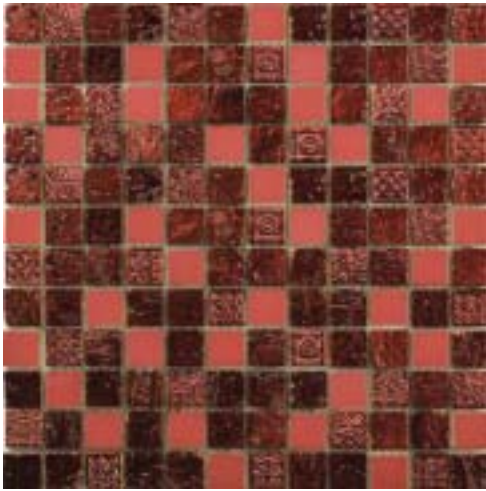

KRYSTAL + STONE + RESIN

23x23MM

STIZZA

STARLIKE ROSSO ORIENTE C.450 + GALAXY