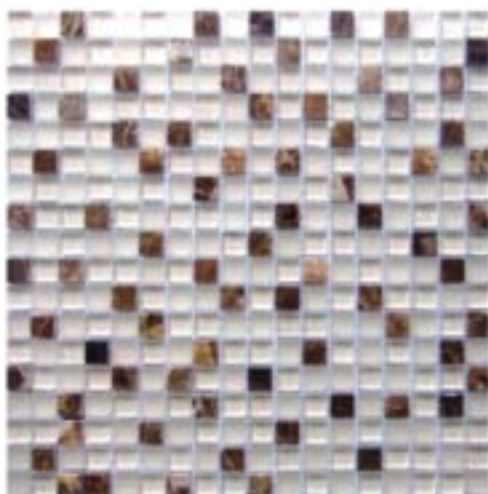

KRYSTAL + STONE

15x15MM 23x23MM 15x48MM

JAVA 15x15

STARLIKE TRAVERTINO C.290