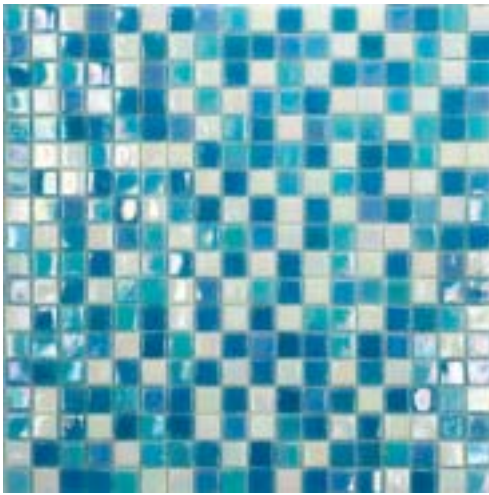

STARLIKE SABBIA C.250 + GALAXY

SIENNA 20

STARLIKE CORALLO C.230 + GALAXY

TANGERINE 30

STARLIKE ROSSO ORIENTE C.450 + GALAXY

CRANBERRY

STARLIKE LILLA C.380 + GALAXY

LILAC 70

Glass

Chip size:
15x15x4 mm

Sheet size:
300x300 mm

Qty (pcs) / box:
10 sheets

Sqm:
0,9 M2

Weight:
9,0 Kgs

GLASS

15x15MM