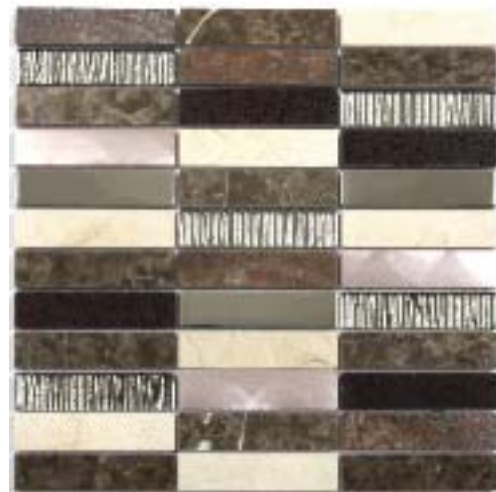

KRYSTAL + STONE

23x98MM

STARLIKE ARDESIA C.480 + GALAXY

ZÉBRE

STARLIKE NEUTRO C.340 + SHINING GOLD

TIGRE

STARLIKE TORTORA C.490+ GALAXY

LION