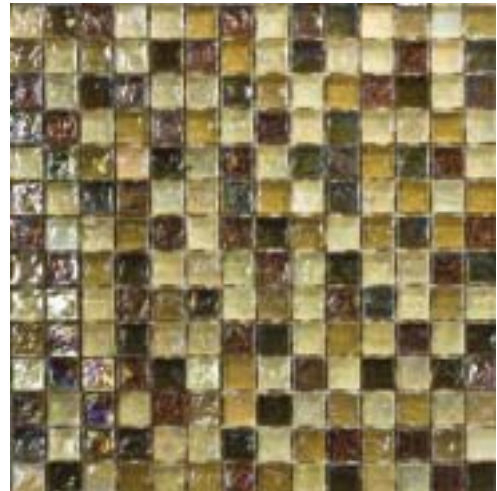

Sheet size:
306x306 mm

Qty (pcs) / box:
5 sheets

Sqm:
0,47 M2

Weight:
9,0 Kgs

GLASS

20x20MM

LEMON

STARLIKE LIMONE C.430 + SPOTLIGHT