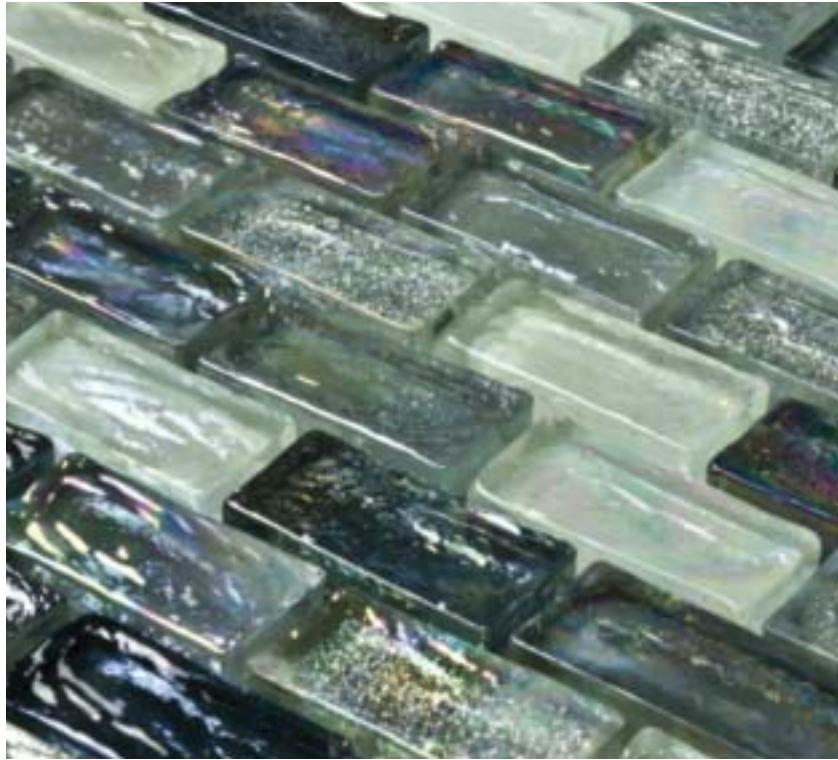

GLASS

20x42MM

XANADU

STARLIKE SILVER C.220 + SPOTLIGHT

AZURE

STARLIKE TURCHESE C.400 + SPOTLIGHT

Glass

Chip size:
20x42x8 mm