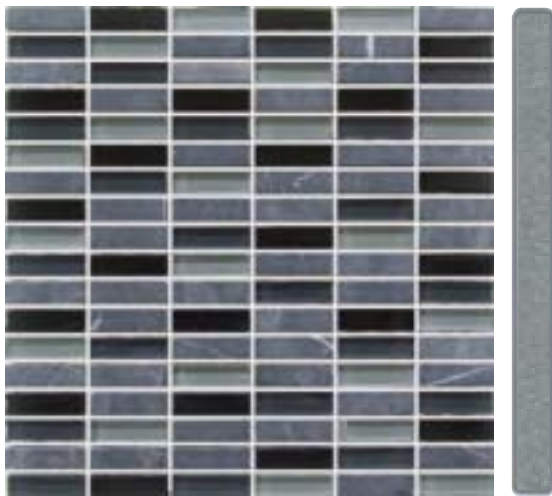

KRYSTAL + STONE

15x50MM

STARLIKE ARDESIA C.480