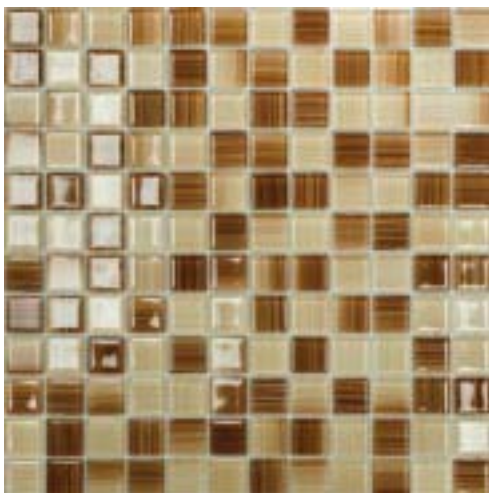

CAMEL

STARLIKE SABBIA C.250 + GALAXY