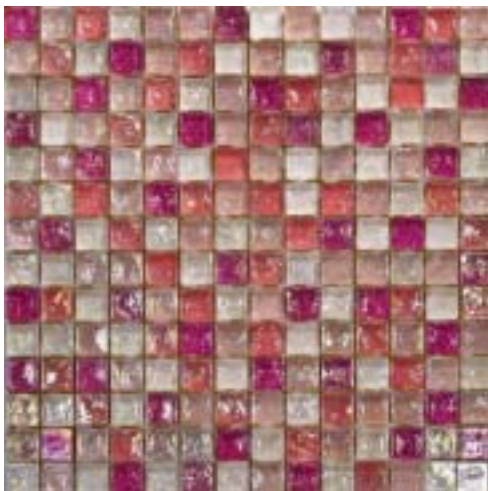

MALNA

STARLIKE CICLAMINO C.370 + SPOTLIGHT