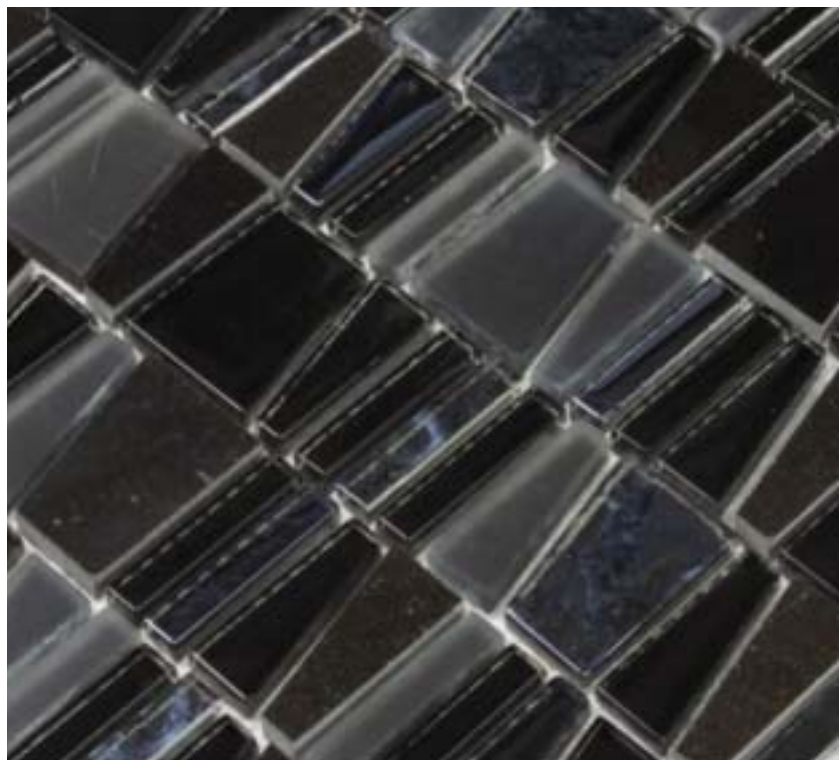

KRYSTAL + STONE

10x48+10x20x48+25x35x48+25x35x48+29x39MM

KEYS WHITE

STARLIKE GRIGIO SETA C.320 + GALAXY

KEYS BLACK

STARLIKE ANTRACITE C.240 + GALAXY

Krystal + Stone

Chip size:
10x48+10x20x48+25x35x48+25x35x48+29x39x8 mm