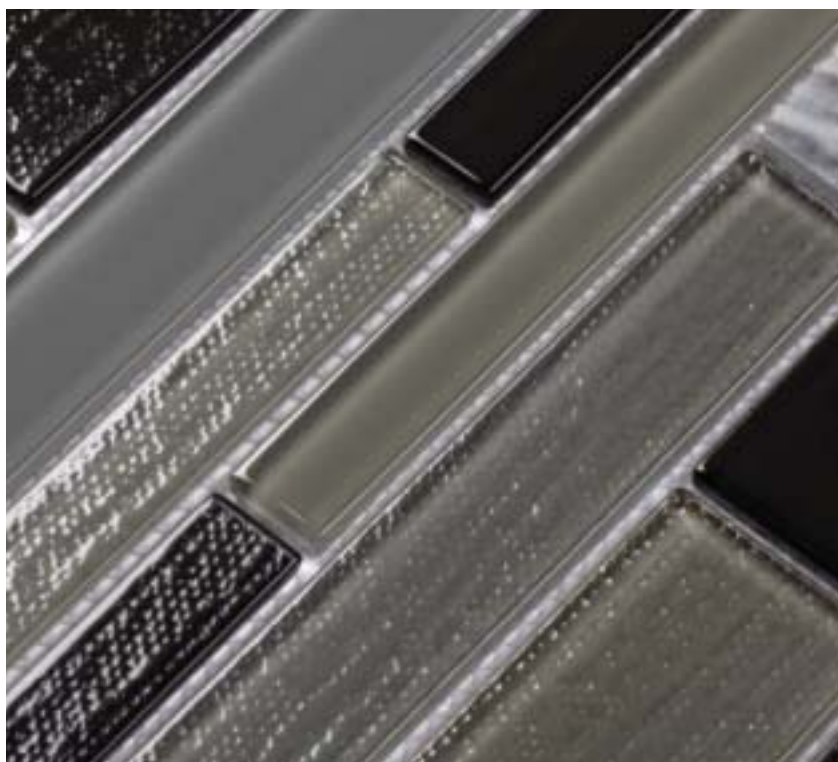

STARLIKE ARDESIA C.480

Krystal + Stone

Chip size:
15x148+23x98/198+35x98/198x4 mm

Sheet size:
286x300 mm

Qty (pcs) / box:
10 sheets

Sqm:
0,86 M2

Weight:
9,0 Kgs