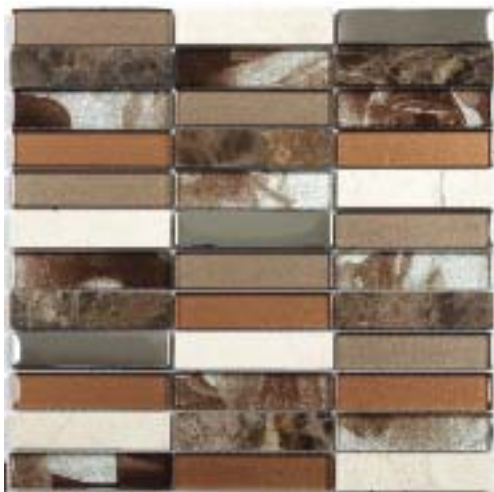

KRYSTAL + STONE

23x98MM

STARLIKE ARDESIA C.480 + GALAXY

ZÉBRE

STARLIKE NEUTRO C.340 + SHINING GOLD

TIGRE

STARLIKE TORTORA C.490+ GALAXY

LION