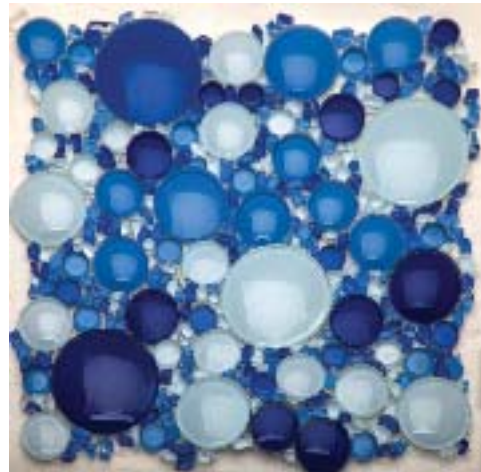

STARLIKE ZAFFIRO C.260 + GALAXY

H2O BLU 30x30