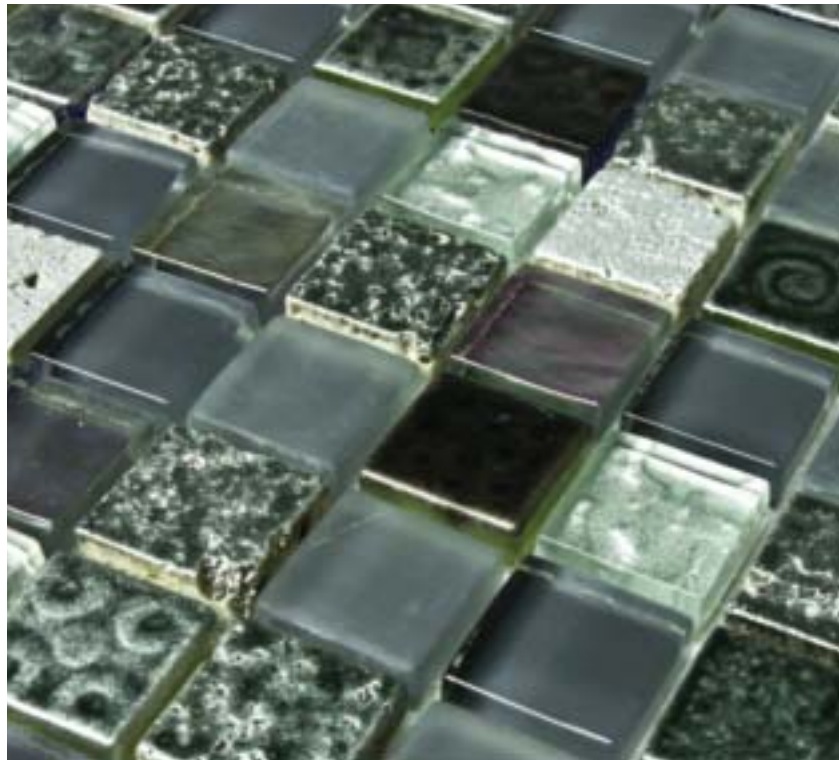

Krystal + Stone + Resin

Chip size:
23x23x8 mm

Sheet size:
300x300 mm

Qty (pcs) / box:
5 sheets

Sqm:
0,45 M2

Weight:
9,0 Kgs