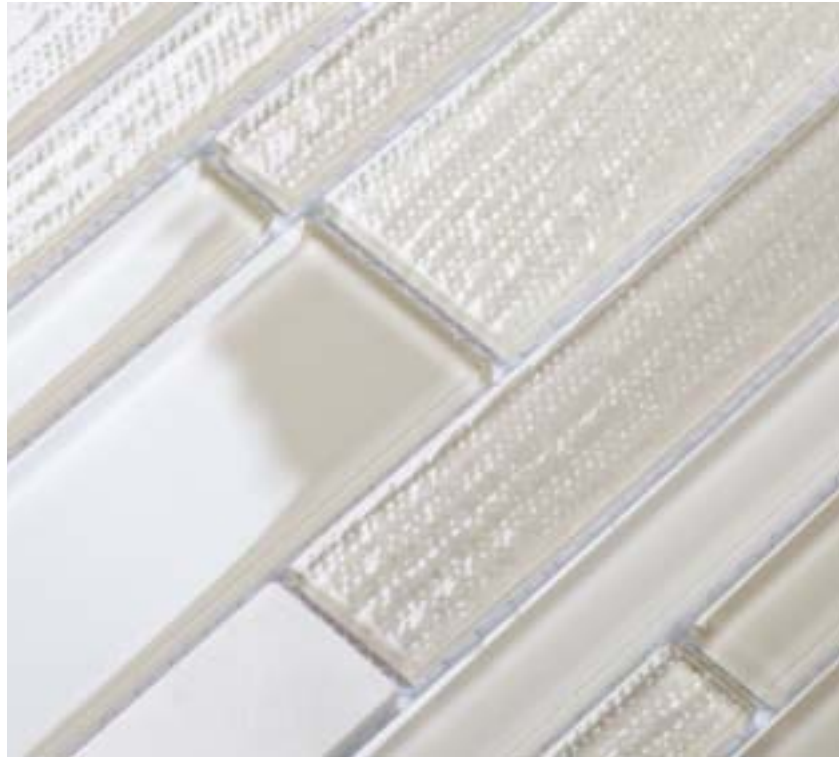

KRYSTAL + STONE

15x148+23x98/198+35x98/198MM

CLAD - 1

STARLIKE TRAVERTINO C.290

CLAD - 4

STARLIKE SILVER C.220

Krystal + Stone

Chip size:
15x148+23x98/198+35x98/198x4 mm