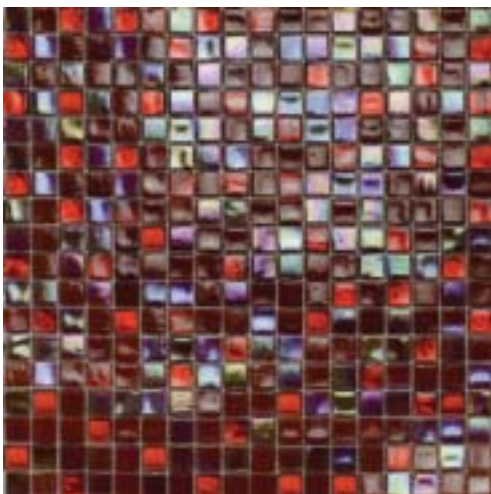

STARLIKE SABBIA C.250 + GALAXY

SIENNA 20

STARLIKE CORALLO C.230 + GALAXY

TANGERINE 30

STARLIKE ROSSO ORIENTE C.450 + GALAXY

CRANBERRY

STARLIKE LILLA C.380 + GALAXY

LILAC 70